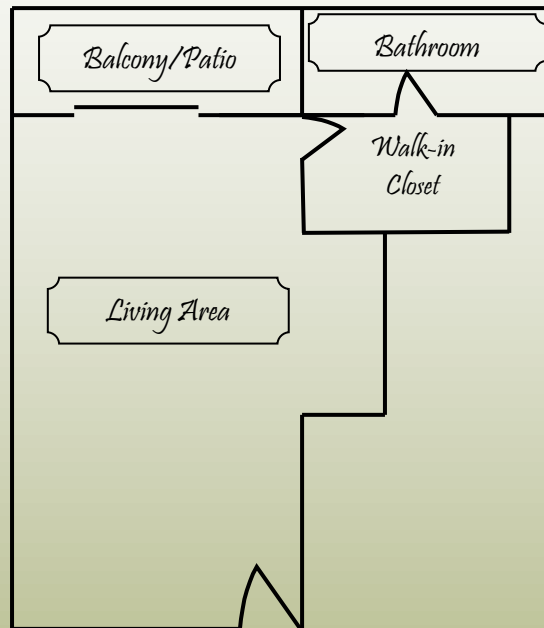

Vista Montana
SENIOR LIVING

Plan B

One Bedroom Suite

Square Feet: 720 sq. ft.

Bathroom: 10'5" x 5'
Closet: 8' x 6'5"
Living Area: 13' x 18'5"
Bedroom: 13' x 18'5"
Balcony: 13' x 5'5"

Our spacious one bedroom suites come with two walk in closets, two large balconies and two full sized bathrooms with either a handicapped accessible shower or tub and shower combo.

155 North Girard St, Hemet, California, 92544
Office: (951) 658-2274 FAX: (555) 666-2274

Vista Montana
SENIOR LIVING

Plan A

One Bedroom Suite

Square Feet: 720 sq. ft.

Bathroom: 10'5" x 5'
Closet: 8' x 6'5"
Living Area: 13' x 18'5"
Bedroom: 13' x 18'5"

Our spectacular studio floor plan comes complete with refrigerator, sink, a walk in closet & ceiling fan (in select units). Be sure to enjoy your own private balcony.

155 North Girard St, Hemet, California, 92544