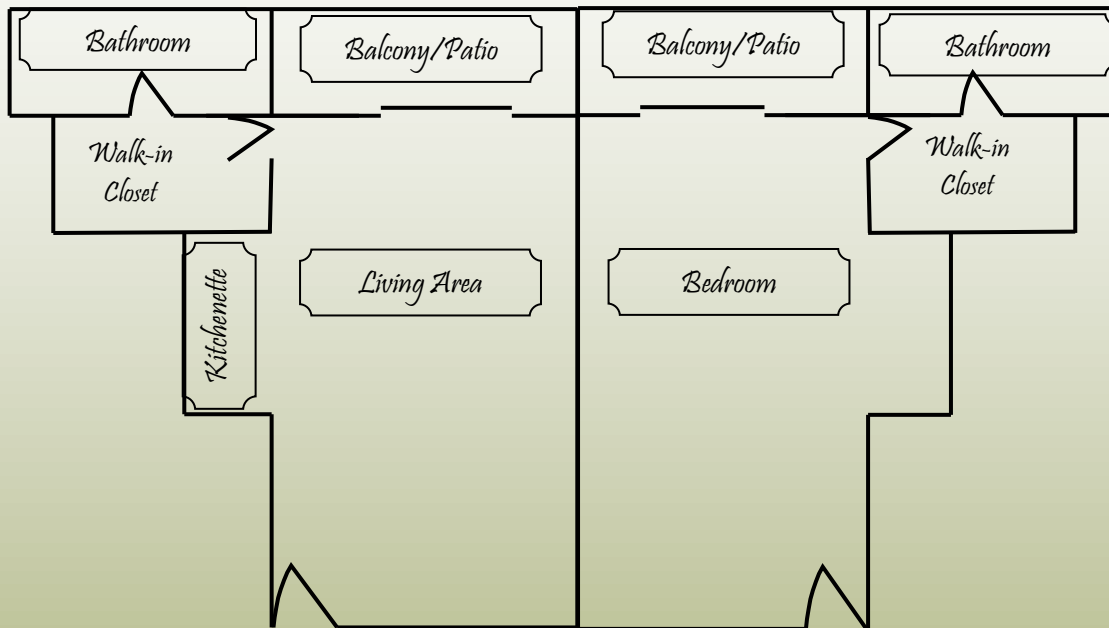

Vista Montana
SENIOR LIVING

Plan B

One Bedroom Suite

Square Feet: 720 sq. ft.

Bathroom: 10'5" x 5'
Closet: 8' x 6'5"
Living Area: 13' x 18'5"
Bedroom: 13' x 18'5"
Balcony: 13' x 5'5"

Our spacious one bedroom suites come with two walk in closets, two large balconies and two full sized bathrooms with either a handicapped accessible shower or tub and shower combo.

155 North Girard St, Hemet, California, 92544
Office: (951) 658-2274 FAX: (555) 666-2274

Vista Montana
SENIOR LIVING

Plan A

One Bedroom Suite

Square Feet: 720 sq. ft.

Bathroom: 10'5" x 5'
Closet: 8' x 6'5"
Living Area: 13' x 18'5"
Bedroom: 13' x 18'5"

Our spectacular studio floor plan comes complete with refrigerator, sink, a walk in closet & ceiling fan (in select units). Be sure to enjoy your own private balcony.

155 North Girard St, Hemet, California, 92544